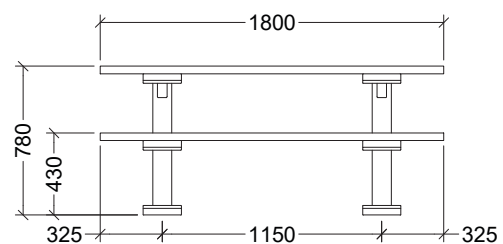

ORDER CODE

PFCT2BF-D18

COLOUR OPTIONS

Dark Earth Red Earth Black Slate Grey Mahogany

Graphite

WE ARE HERE TO HELP

If there is anything more you need to know about any item in IR's range of composite recycled plastic products, please call our knowledgeable staff on **1300 759 253** or info@integratedrecycling.com.au.