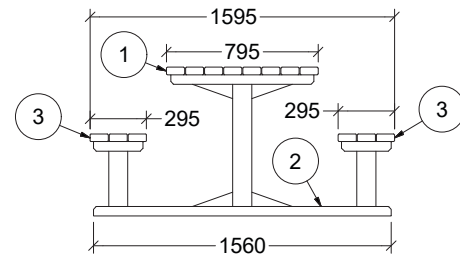

ORDER CODE

PFCT2BF-D18

COLOUR OPTIONS

Dark Earth Red Earth Black Slate Grey Mahogany

Graphite

WE ARE HERE TO HELP

If there is anything more you need to know about any item in IR's range of composite recycled plastic products, please call our knowledgeable staff on **1300 759 253** or info@integratedrecycling.com.au.