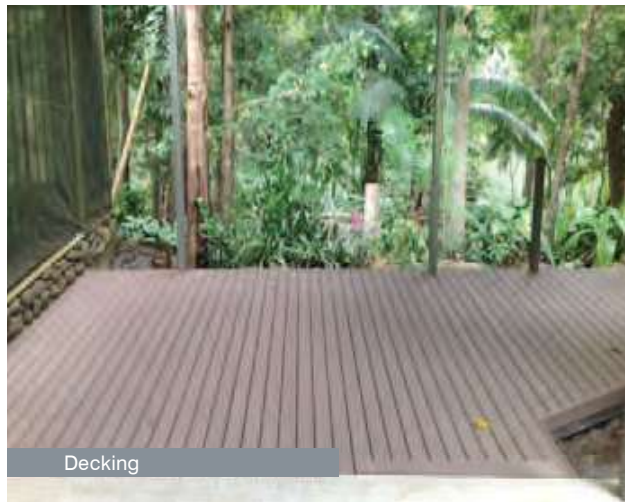

DECKING

DECKING			Weight (kg)	Max Length (mm)
Envire	CON 104	100 x 25 x 6000mm †	14.10	6000
	PRO 750	150 x 50 x 2400mm	15.70	3000
	PRO 751	150 x 50 x 3000mm	19.50	3000
Dura-comp	DD100x24 (xx) - 3600	DuraComp Deck100 x 24 x 3600mm	8.14	3600
	DD140x24 (xx) - 3600	DuraComp Deck140 x 24 x 3600mm	16.20	3600
EverTuff	AD-D004-xxxx-SC	EverTuff Decking 100 x 23mm	2.40	6000
	AD-D005-xxxx-SC	EverTuff Decking 165 x 33mm	5.60	6000
	AD-D007-xxxx-SC	EverTuff Decking 195 x 25mm (200x23)	4.90	6000
	AD-D0012-xxxx-SC	EverTuff Decking 190 x 55mm	6.30	6000

Envire Colours: charcoal, rich earth brown, Duracomp colours and EverTuff standard charcoal

Decking

EverTuff Decking 190 x 55mm

Decking

Lynne Park Boardwalk - Sydney