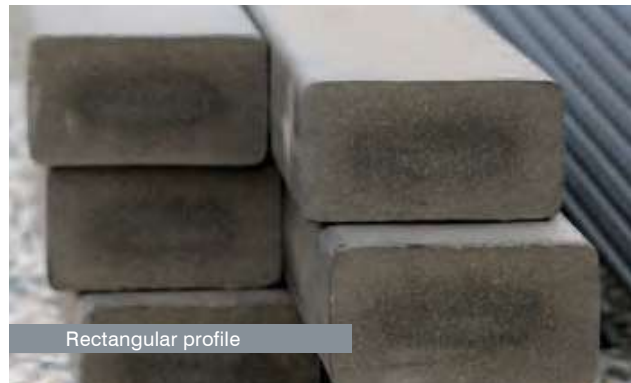

RECTANGULAR PROFILES

RECTANGULAR PROFILES			Weight (kg)	Max Length (mm)
DuraComp	DS95x40 (xx) - 1800	DuraComp Bench Slat 95 x 40 x 1800mm	9.18	3600
	DS95x40 (xx) - 3600	DuraComp Bench Slat 95 x 40 x 3600mm	18.36	3600
EverTuff	AD-RE020-xxxx-SC	EverTuff 75mm x 45mm	3.50	6000
	AD-RE026-xxxx-SC	EverTuff 90mm x 20mm	1.90	6000
	AD-RE027-xxxx-SC	EverTuff 90mm x 45mm	4.30	6000
	AD-RE028-xxxx-SC	EverTuff 90mm x 65mm	6.30	6000
	AD-RE031-xxxx-SC	EverTuff 100mm x 45mm	4.70	6000
	AD-RE040-xxxx-SC	EverTuff 110mm x 60mm	6.80	6000
	AD-RE060-xxxx-SC	EverTuff 140mm x 40mm	6.00	6000
	AD-RE061-xxxx-SC	EverTuff 140mm x 70mm	10.70	6000
	AD-RE070-xxxx-SC	EverTuff 150mm x 100mm	15.10	6000
	AD-RE083-xxxx-SC	EverTuff 200mm x 20mm	4.40	6000
	AD-RE086-xxxx-SC	EverTuff 200mm x 50mm	10.30	6000
	AD-RE087-xxxx-SC	EverTuff 200mm x 75mm	16.00	6000
	AD-RE088-xxxx-SC	EverTuff 200mm x 100mm	20.40	6000
	AD-RE090-xxxx-SC	EverTuff 230mm x 130mm	31.90	6000
	AD-RE095-xxxx-SC	EverTuff 300mm x 40mm	12.60	6000

Colours: charcoal, rich earth brown, green (+5%), Duracomp colours and EverTuff standard charcoal